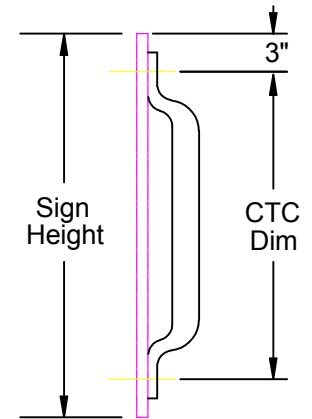

ASSEMBLY SHEET

REF:

TITLE:
Astro-Sign -Brac, Cable Mount, Alum

PART NO.:
AB-0142

Part No
AB-0142-24-62-PNC

Tube CTC —
 Cable Length —
 Process No Color —

Note: One AB-0142 required per 16 Sq. Ft. of Sign.

Sign Height	15"	18"	24"	30"	36"	42"	48"	54"	66"	72"
Tube CTC:	9"	12"	18"	24"	30"	36"	42"	48"	60"	66"

Options
Cable Length: 62" fits 4"-8.6" Pole Dia. 84" fits 4"-11.6" Pole Dia. 96" fits 4"-14.6" Pole Dia.
Sign Brac Tube Dimensions: 9", 12", 18", 24", 30", 36", 42", 48", 60", or 66" CTC
Paint

ITEM	PART NUMBER	DESCRIPTION	QTY
1	AB-3009-L	Astro-Brac Clamp Kit, Galv Cable Mount	1
2	AB-0283-L	Tube, Sign Brac 1-1/2" Sch 10 x Length, Alum	1
3	AB-0276-SS	Hardware Kit, Astro Sign-Brac, 5/16"-18, Stainless	1