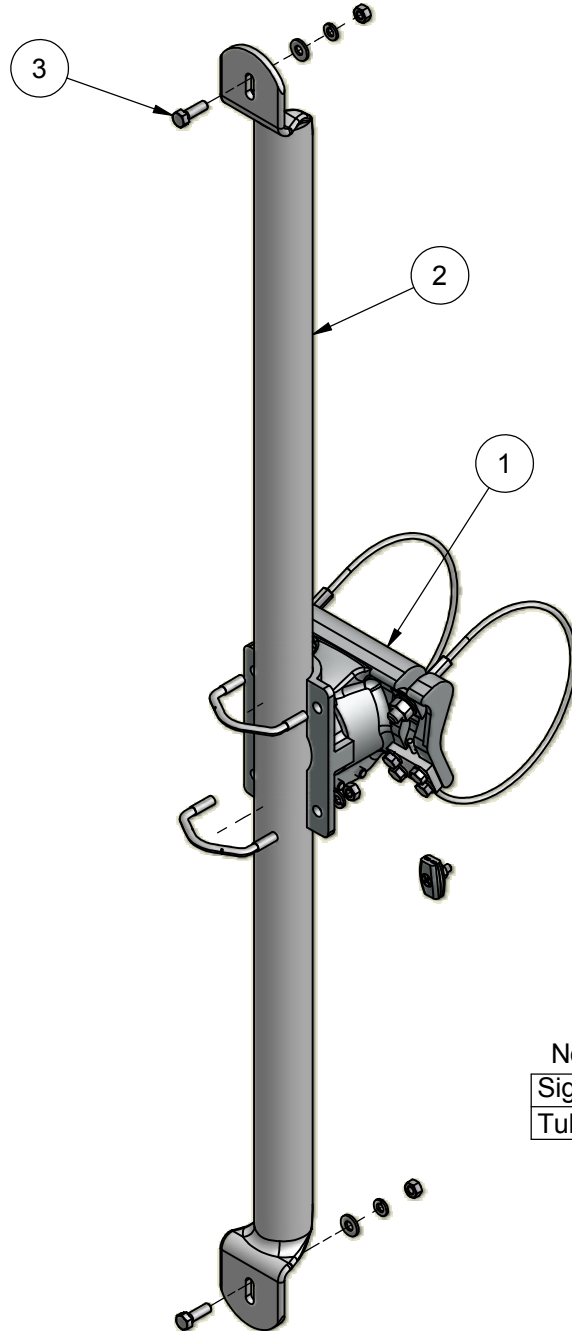

ASSEMBLY SHEET

REF:

TITLE:
Astro-Sign -Brac, Cable Mount, Alum

PART NO.:
AB-0142

Part No
AB-0142-24-62-PNC

Tube CTC —
 Cable Length —
 Process No Color —

Note: One AB-0142 required per 16 Sq. Ft. of Sign.

Sign Height	15"	18"	24"	30"	36"	42"	48"	54"	66"	72"
Tube CTC:	9"	12"	18"	24"	30"	36"	42"	48"	60"	66"

Options
Cable Length: 62" fits 4"-8.6" Pole Dia. 84" fits 4"-11.6" Pole Dia. 96" fits 4"-14.6" Pole Dia.
Sign Brac Tube Dimensions: 9", 12", 18", 24", 30", 36", 42", 48", 60", or 66" CTC
Paint

ITEM	PART NUMBER	DESCRIPTION	QTY
1	AB-3009-L	Astro-Brac Clamp Kit, Galv Cable Mount	1
2	AB-0283-L	Tube, Sign Brac 1-1/2" Sch 10 x Length, Alum	1
3	AB-0276-SS	Hardware Kit, Astro Sign-Brac, 5/16"-18, Stainless	1