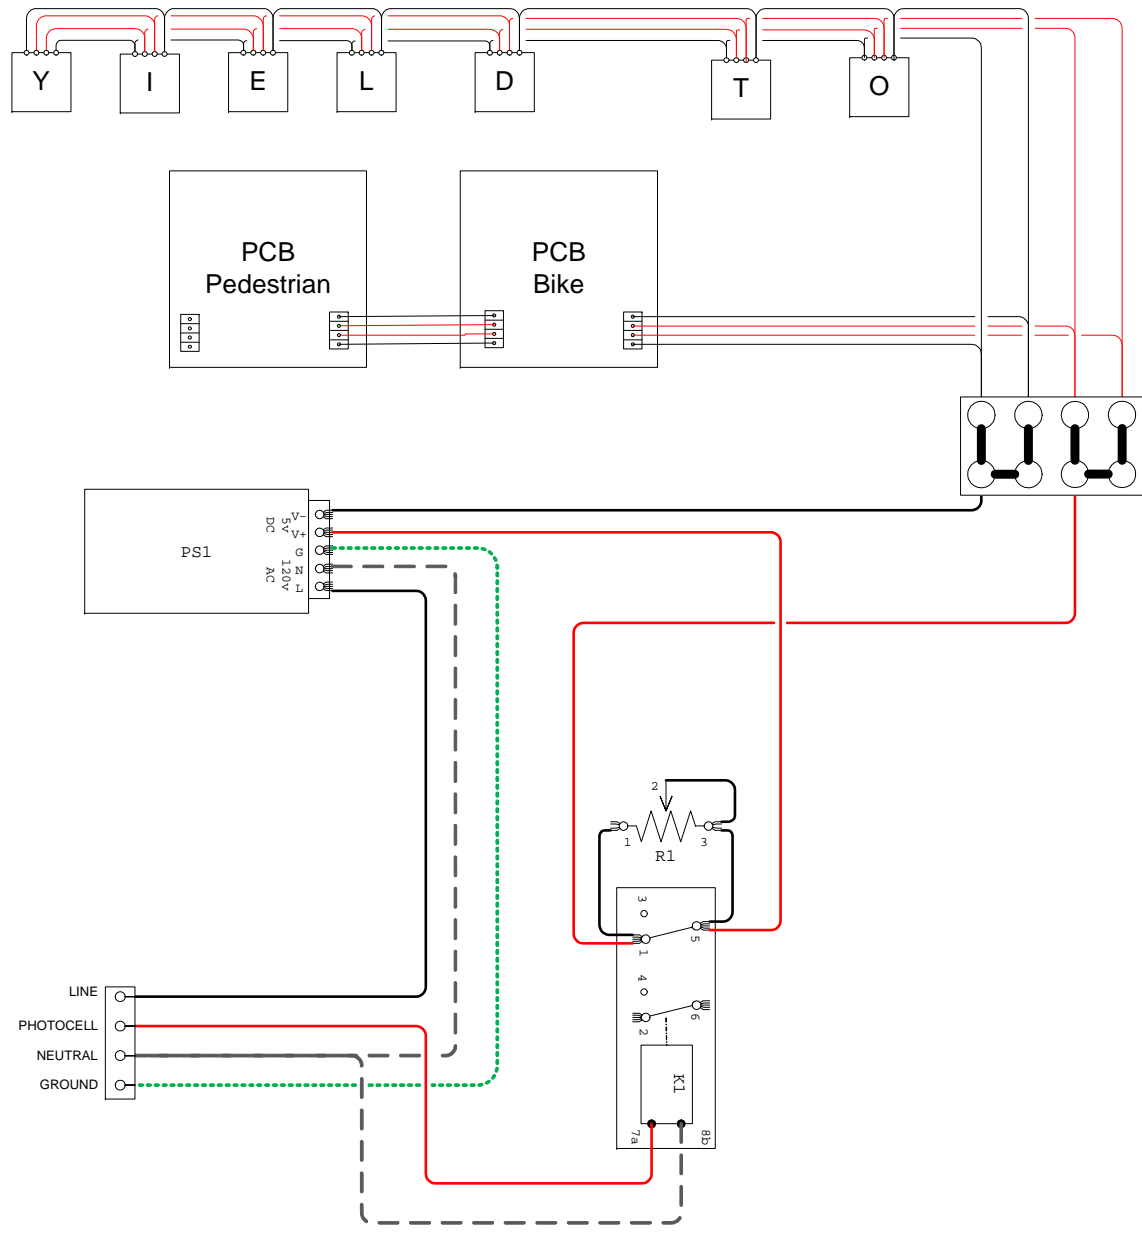

Southern Manufacturing
501 Herndon Ave
Orlando, FL 32803
ph: 407-894-8851
fx: 407-894-5373

SOUTHERN MFG. CO.

NAME	DATE
AE	4/5/2011
CHECKED:	
MFG APPR:	
Cust APPR:	

P/N: Yield to Peds and Bike ESD

Rev: 0

Scale: Sheet 2 of 2 SIZE **A**

PROPRIETARY AND CONFIDENTIAL

The information contained in this drawing is the sole property of Southern Manufacturing. Any reproduction in part or as a whole without the written permission of Southern Manufacturing is prohibited.